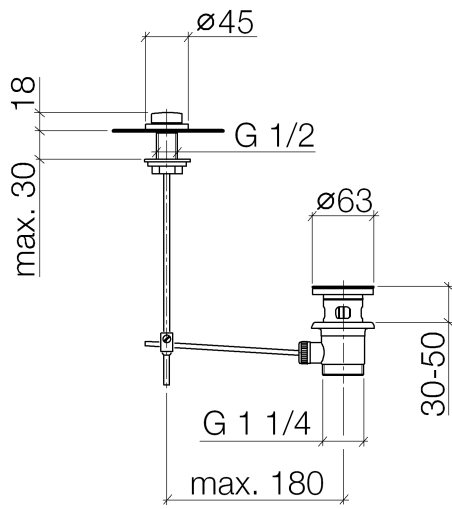

**Basin Waste with knob for deck mounting 1 1/4" - Platinum**

IMO

10 200 970

Fits: IMO, LULU, MADISON, MEM, TARA,  
CL.1, LISSÉ, VAIA, META, CYO

	Platinum	10 200 970-08
	Chrome	10 200 970-00
	Brushed Platinum	10 200 970-06
	Durabass (23kt Gold)	10 200 970-09
	Dark Chrome	10 200 970-19
	Light Gold	10 200 970-26
	Brushed Light Gold	10 200 970-27
	Brushed Durabass (23kt Gold)	10 200 970-28
	Matte Black	10 200 970-33
	Brushed Bronze	10 200 970-42
	Brushed Champagne (22kt Gold)	10 200 970-46
	Champagne (22kt Gold)	10 200 970-47
	Brushed Chrome	10 200 970-93
	Brushed Dark Platinum	10 200 970-99

## Basin Waste with knob for deck mounting 1 1/4" - Platinum

---

IMO

10 200 970

Only suitable for basins with an overflow.

10 200 970

10 200 970

Parts for other finishes can be found here: [Chrome](#)

Spare parts list

No.	Item Number	Name	Quantity used	Delivery time
1	09 21 33 001-08	handle	1	40
2	09 14 10 007 90	seal	2	2
3	09 31 09 004-08	pull-rod	1	40
4	09 18 40 022-08	sleeve	1	40
5	09 14 10 095 90	seal	1	2
6	09 14 05 012 90	seal	1	2
7	09 14 40 001 90	seal	1	60
8	09 23 10 010 90	nut	1	2
9	90 11 01 001 00-08	pop-up waste	1	40