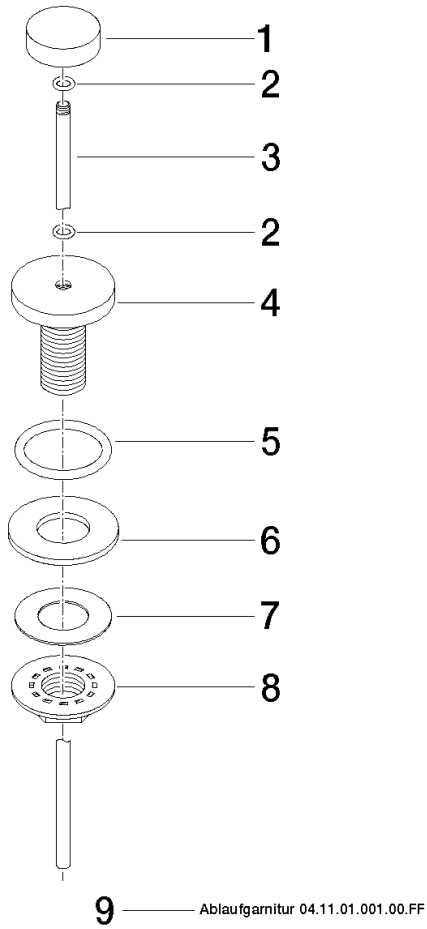

**Basin Waste with knob for deck mounting 1 1/4" - Platinum**

IMO

10 200 970

Fits: IMO, LULU, MADISON, MEM, TARA,  
CL.1, LISSÉ, VAIA, META, CYO

	Platinum	10 200 970-08
	Chrome	10 200 970-00
	Brushed Platinum	10 200 970-06
	Durabass (23kt Gold)	10 200 970-09
	Dark Chrome	10 200 970-19
	Light Gold	10 200 970-26
	Brushed Light Gold	10 200 970-27
	Brushed Durabass (23kt Gold)	10 200 970-28
	Matte Black	10 200 970-33
	Brushed Bronze	10 200 970-42
	Brushed Champagne (22kt Gold)	10 200 970-46
	Champagne (22kt Gold)	10 200 970-47
	Brushed Chrome	10 200 970-93
	Brushed Dark Platinum	10 200 970-99

## Basin Waste with knob for deck mounting 1 1/4" - Platinum

---

IMO

10 200 970

Only suitable for basins with an overflow.

10 200 970

10 200 970

Parts for other finishes can be found here: [Chrome](#)

Spare parts list

No.	Item Number	Name	Quantity used	Delivery time
1	09 21 33 001-08	handle	1	40
2	09 14 10 007 90	seal	2	2
3	09 31 09 004-08	pull-rod	1	40
4	09 18 40 022-08	sleeve	1	40
5	09 14 10 095 90	seal	1	2
6	09 14 05 012 90	seal	1	2
7	09 14 40 001 90	seal	1	60
8	09 23 10 010 90	nut	1	2
9	90 11 01 001 00-08	pop-up waste	1	40